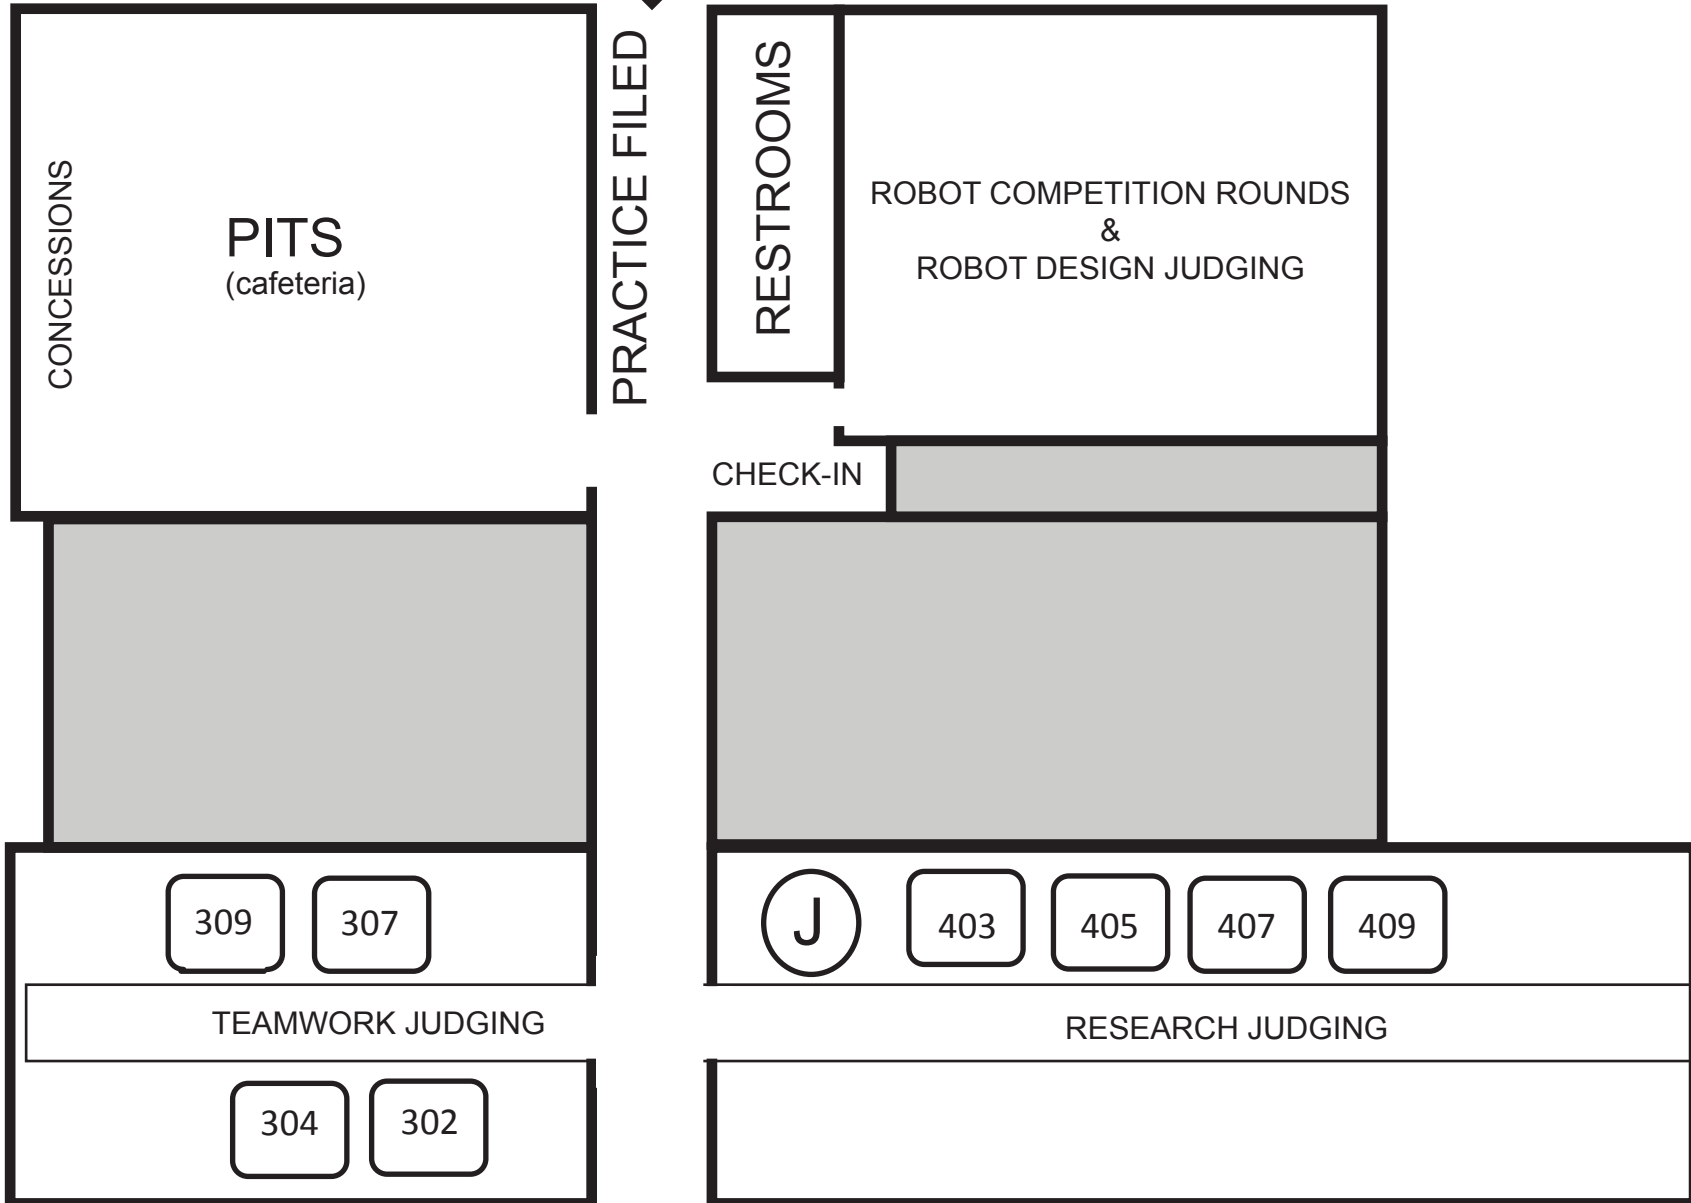

CLARK CREEK ELEMENTARY SCHOOL

BACK OF SCHOOL - PARK IN THIS AREA

ENTRANCE

CONCESSIONS

PITS
(cafeteria)

PRACTICE FILED

RESTROOMS

ROBOT COMPETITION ROUNDS
&
ROBOT DESIGN JUDGING

CHECK-IN

309

307

TEAMWORK JUDGING

304

302

J

403